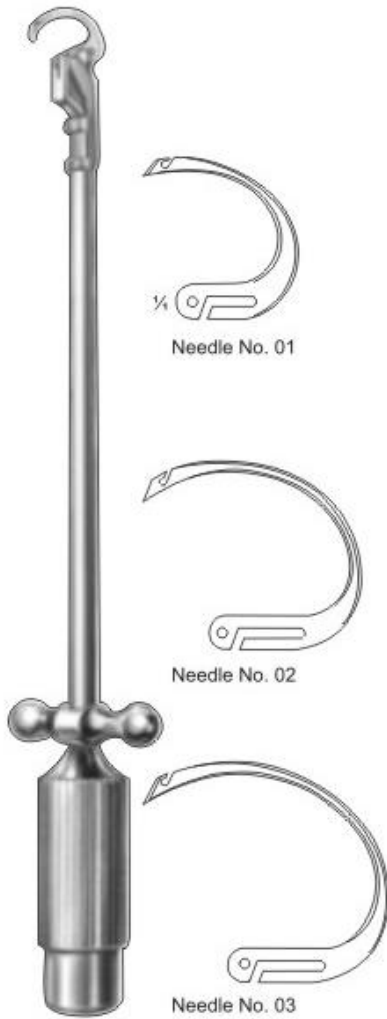

## Reverdin Needles

**REVERDIN**  
short

**18-358-145**  
14.5cm, 5 3/4"

**18-359-145**  
14.5cm, 5 3/4"

**18-360-145**  
14.5cm, 5 3/4"

**18-361-145**  
14.5cm, 5 3/4"

**REVERDIN NEEDLE**  
18-362-195 -  
18-365-195  
Small

**18-362-195**  
19.5cm, 7 3/4"  
18-362-230  
23cm, 9"

**18-363-195**  
19.5cm, 7 3/4"  
18-363-230  
23cm, 9"

**18-364-195**  
19.5cm, 7 3/4"  
18-364-230  
23cm, 9"

**18-365-195**  
19.5cm, 7 3/4"  
18-365-230  
23cm, 9"

**REVERDIN**  
18-362-230 -  
18-365-230  
long

**YOUNG**  
 18-366-245  
 24.5 cm, 10"  
 Complete  
 with on  
 Needle no. 01

**SCHMIEDEN-DICK**  
 18-367-290  
 29cm, 11 1/2"  
 malleable

**SCHMIEDEN**  
 18-368-240  
 24cm, 9 1/2"

**LIGATURE NEEDLE**  
18-369-200  
20cm, 8"

**COOPER**  
18-370-190  
19 cm, 7 1/2"

**KRONECKER**  
18-371-130  
13 cm, 5 1/4"  
delicate  
for right hand

**KRONECKER**  
18-372-130  
13 cm, 5 1/4"  
delicate  
for left hand