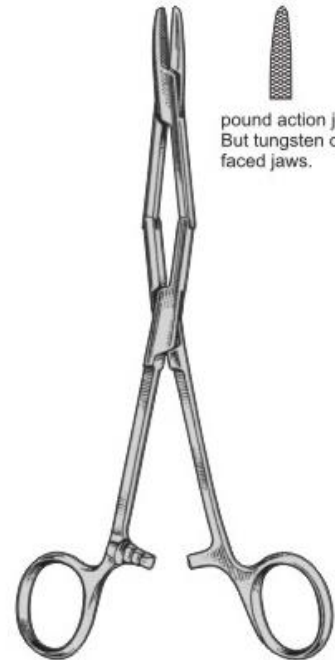

**FINOCCHIETTO**  
18-030-270  
27 cm, 10 3/4"

**STRATTE**

**18-031-200**  
20 cm, 8"

**18-032-230**  
23 cm, 9"

**JACOBSON**  
18-033-180  
18 cm, 7"

**THOMSON WALKER**

**18-034-200**  
20 cm, 8"  
Box Joint  
as above tungsten  
carbide faced jaws.