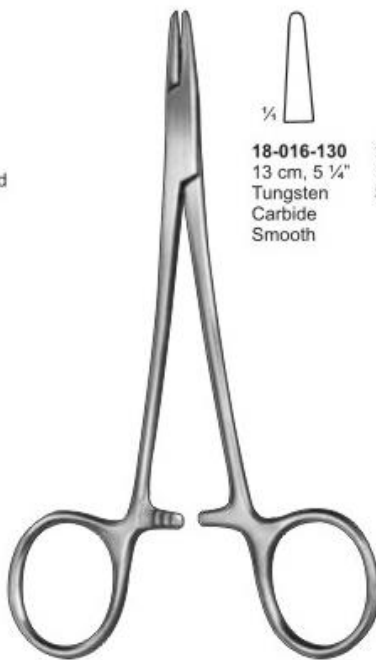

WEBSTER

18-016-130
13 cm, 5 1/4"
Tungsten Carbide Smooth

18-017-130
13 cm, 5 1/4"
Smooth