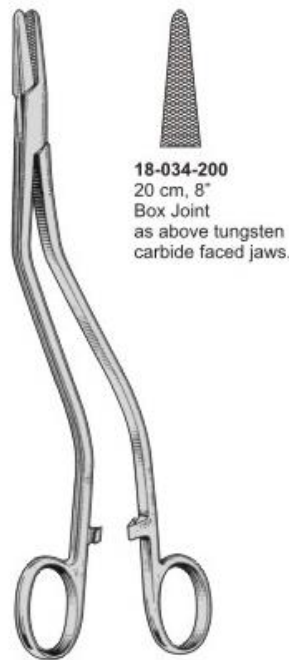

**FINOCCHIETTO**  
18-030-270  
27 cm, 10 3/4"

**STRATTE**

**18-031-200**  
20 cm, 8"

**18-032-230**  
23 cm, 9"

**JACOBSON**  
18-033-180  
18 cm, 7"

**THOMSON WALKER**

**18-034-200**  
20 cm, 8"  
Box Joint  
as above tungsten  
carbide faced jaws.

**NAUNTON MORGAN**  
18-035-180 18 cm, 7"  
18-036-250 25 cm, 10"

pound action joint.  
But tungsten carbide  
faced jaws.

**M.G.H.**  
(Mass. General Hospital)  
18-037-170  
17 cm, 6 3/4"

**ADSON**  
18-038-180  
18 cm, 7"