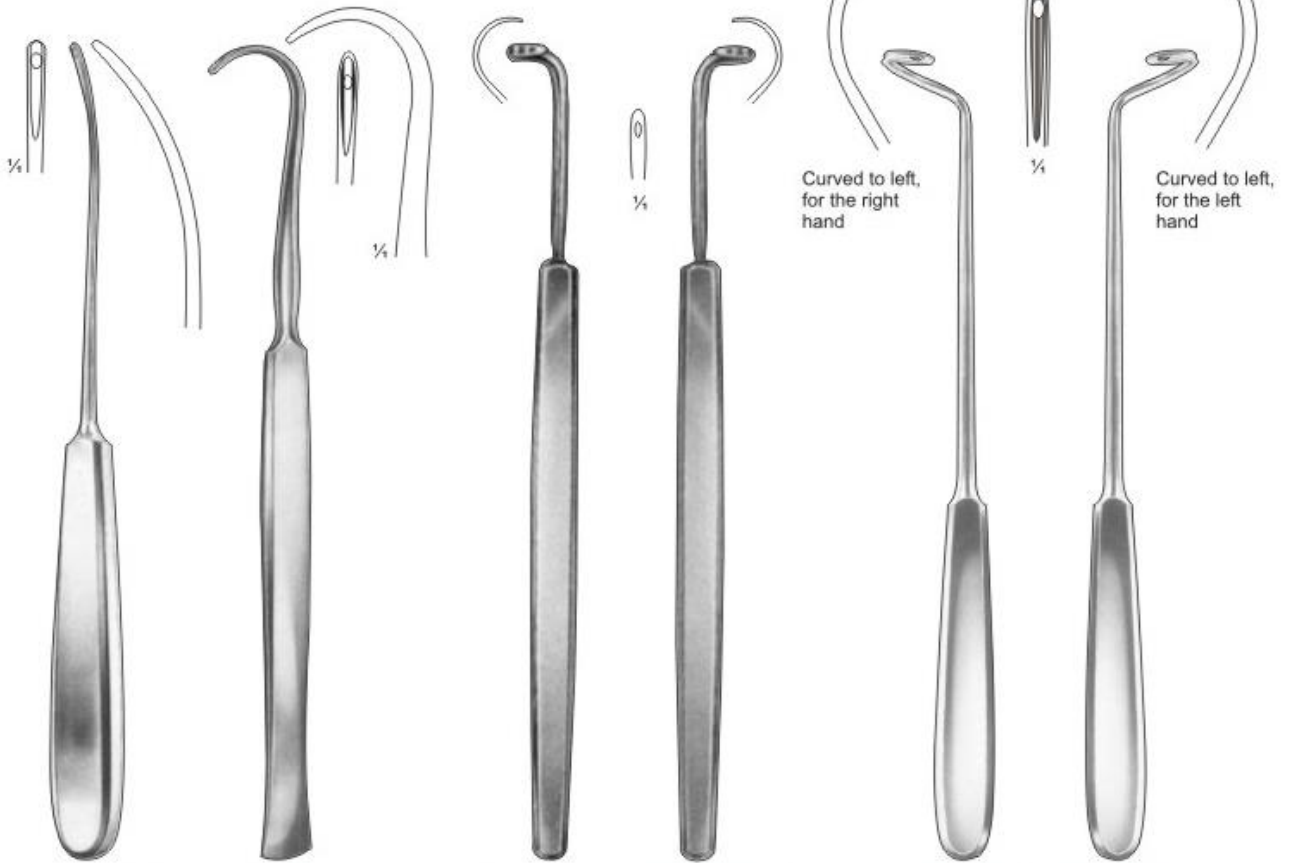

**18-362-195**  
19.5cm, 7 3/4"  
18-362-230  
23cm, 9"

**18-363-195**  
19.5cm, 7 3/4"  
18-363-230  
23cm, 9"

**18-364-195**  
19.5cm, 7 3/4"  
18-364-230  
23cm, 9"

**18-365-195**  
19.5cm, 7 3/4"  
18-365-230  
23cm, 9"

**REVERDIN**  
18-362-230 -  
18-365-230  
long

**YOUNG**  
 18-366-245  
 24.5 cm, 10"  
 Complete  
 with on  
 Needle no. 01

**SCHMIEDEN-DICK**  
 18-367-290  
 29cm, 11 1/2"  
 malleable

**SCHMIEDEN**  
 18-368-240  
 24cm, 9 1/2"

**LIGATURE NEEDLE**  
18-369-200  
20cm, 8"

**COOPER**  
18-370-190  
19 cm, 7 1/2"

**KRONECKER**  
18-371-130  
13 cm, 5 1/4"  
delicate  
for right hand

**KRONECKER**  
18-372-130  
13 cm, 5 1/4"  
delicate  
for left hand