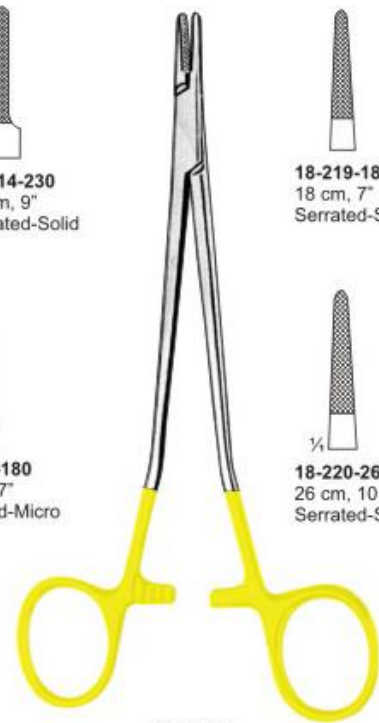

SAROT

- **18-219-180**
  18 cm, 7"
  Serrated-Solid

- 1/4
  18-220-260
  26 cm, 10 1/4"
  Serrated-Solid